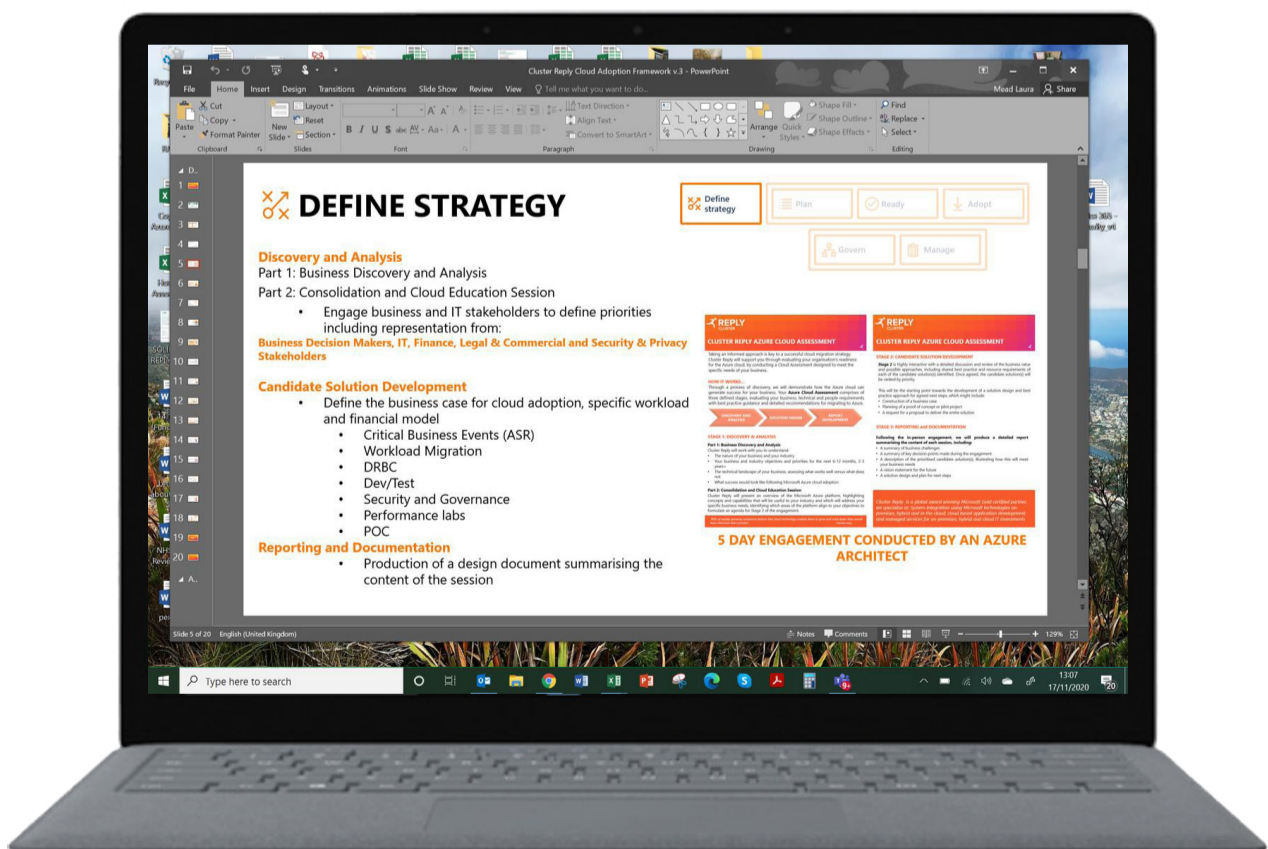

DISCOVERY WORKSHOP AGENDA:

! Roll over circles for next slide

Before defining and agreeing your integration strategy, it is important to consider a range of factors to develop a robust architecture design and project plan.

The objective is to capture the relevant information and offer guidance on how best to approach integration, whether you maintain on premises, consider hybrid or are looking to migrate to a cloud integration approach.